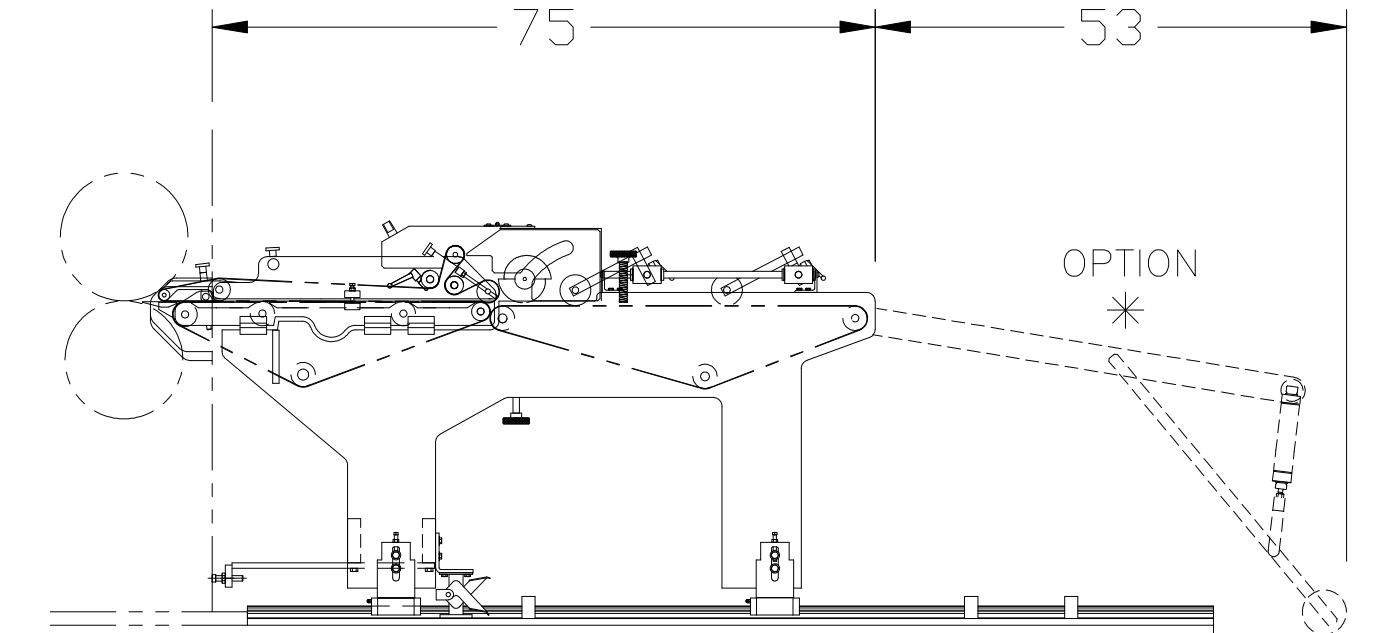

RFC2000™ Delivery Table

Standard Features

- Belt Delivery System Individual Tapes Top – Full Belt Bottom.
- Product Guide at Entrance for Small Products.
- Adjustable Entrance Pressure Settings for Variable Product Thickness.
- Electronically Variable Shingle Control.
- Transition Wheels Phased Electronically to Match Products (zero make-ready).
- Torque Sensing Jam Detection with Auto Retiming.
- Easy-Glide Track with Linear Bearings.
- Floor Mounted Electrical Enclosure for Easy Access.
- Easy to Use Operators Controls.

RFC2000 Options

- Three or Four Stream Option.
- 5' Delivery Extension

RFC2000™ Delivery Table

Specifications

Available in 26" (660mm) and 38" (965mm) Web Widths

Minimum Product Length: 4" (101.60mm)
Maximum Product Length: 24-5/16" (617.52mm)
Mechanical Speed Rating: 2,000 FPM

Optional Table Extension

Weights (Approximate)

26" Web Width 4,500 lbs (2,042 kg)
38" Web Width 5,000 lbs (2,268 kg)

Utilities Requirements

Power: 400-460 VAC, 3 Phase, 50/60 Hz

Air: High Pressure – Volume-Minimal
Pressure – (80-100 PSIG)
(5.5 to 6.8 Bars)